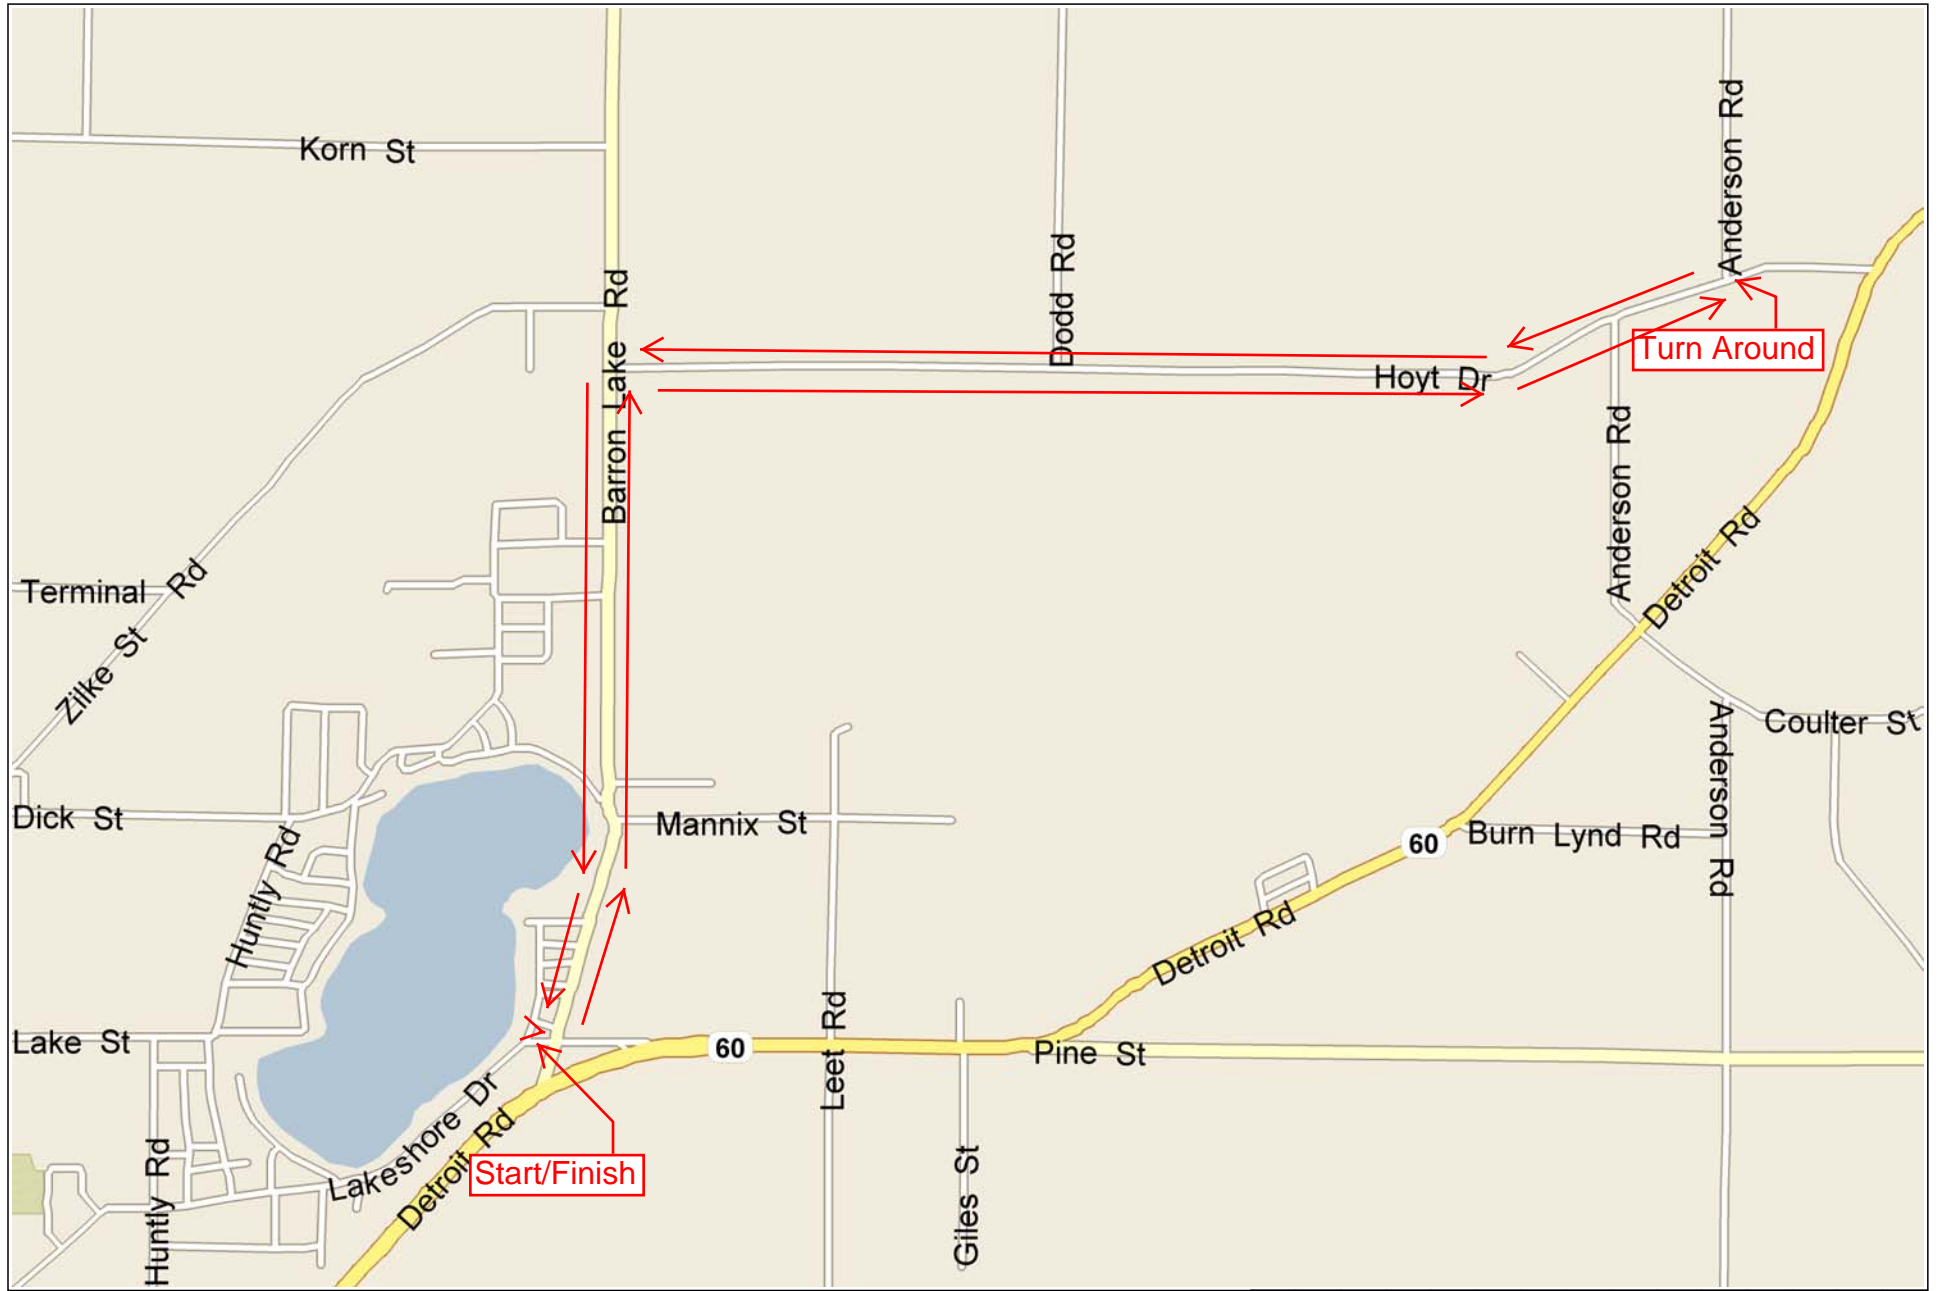

# Niles Triathlon SS Bike 13.2K 2010

Copyright © and (P) 1988–2008 Microsoft Corporation and/or its suppliers. All rights reserved. <http://www.microsoft.com/streets/>  
Certain mapping and direction data © 2008 NAVTEQ. All rights reserved. The Data for areas of Canada includes information taken with permission from Canadian authorities, including: © Her Majesty the Queen in Right of Canada, © Queen's Printer for Ontario. NAVTEQ and NAVTEQ ON BOARD are trademarks of NAVTEQ. © 2008 Tele Atlas North America, Inc. All rights reserved. Tele Atlas and Tele Atlas North America are trademarks of Tele Atlas, Inc. © 2008 by Applied Geographic Systems. All rights reserved.